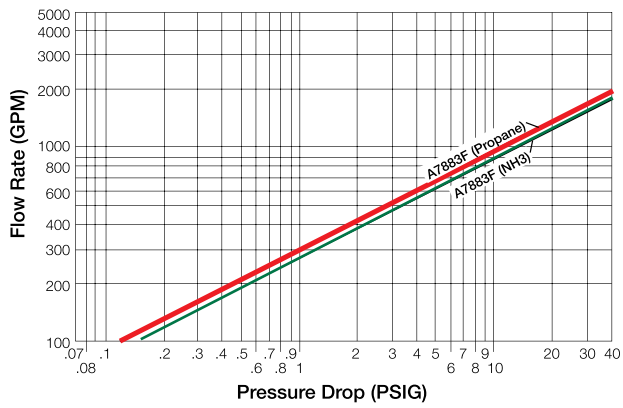

1/4" Three-Way Quick-Acting Valve A7853A

Flow Characteristics

A7853A 1/4" Three-Way Quick-Acting Valve

Typical Installation

A7853PAF

Flange Dimensions

A7853PA

Ordering Information