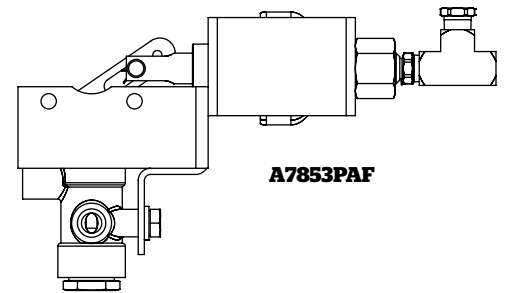

1/4" Three-Way Quick-Acting Valve A7853A

Flow Characteristics

A7853A 1/4" Three-Way Quick-Acting Valve

Typical Installation

A7853PAF

Flange Dimensions

A7853PA

Ordering Information

Part Number	Flange Type	A	B	C	D	Accessories	
						Pneumatic Actuator	3-Way Valve
A7853A	T-1 Steel Carbon Steel	4 ¹³ / ₁₆ "	5 ³ / ₄ "	6 ⁵ / ₈ "	8 ¹ / ₄ "	A7853PAF	A7853PA

*Supplied with A7853A 3-way valve, A7884-201 filter, studs, nuts and gaskets.
 **With 4³/₈" diameter bore.
 ***With 5¹/₈" diameter bore.