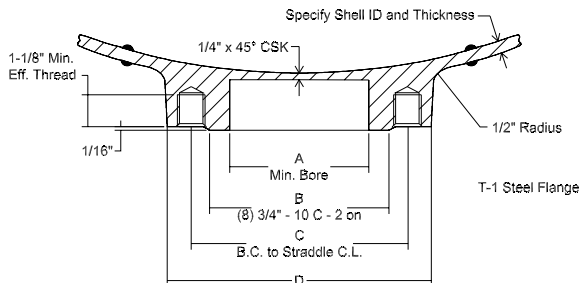

1/4" Three-Way Quick-Acting Valve A7853A

Flow Characteristics

A7853A 1/4" Three-Way Quick-Acting Valve

Typical Installation

A7853PAF

Flange Dimensions

A7853PA

Ordering Information

Part Number	Flange Type	A	B	C	D	Accessories	
						Pneumatic Actuator	3-Way Valve
A7853A	T-1 Steel Carbon Steel	4 ¹³ / ₁₆ "	5 ³ / ₄ "	6 ⁵ / ₈ "	8 ¹ / ₄ "	A7853PAF	A7853PA

*Supplied with A7853A 3-way valve, A7884-201 filter, studs, nuts and gaskets.
 **With 4³/₈" diameter bore.
 ***With 5¹/₈" diameter bore.