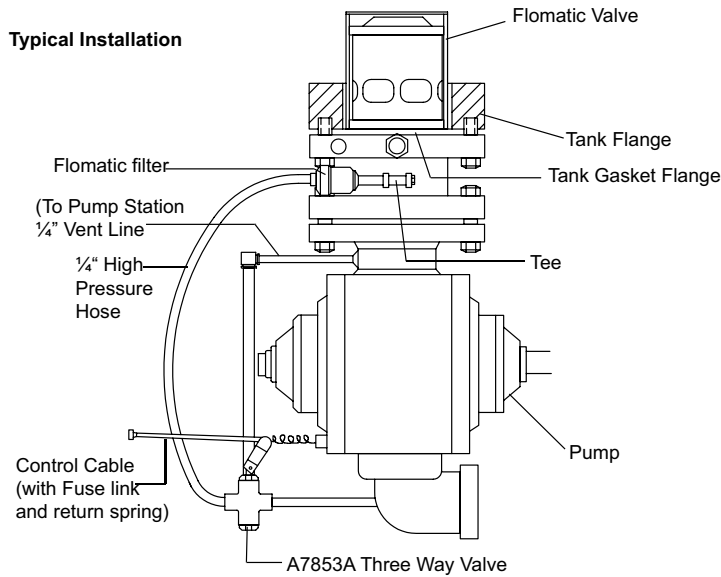

1/4" Three-Way Quick-Acting Valve A7853A

Flow Characteristics

A7853A 1/4" Three-Way Quick-Acting Valve

Typical Installation

A7853PAF

Flange Dimensions

A7853PA

Ordering Information

Part Number	Flange Type	A	B	C	D	Accessories	
						Pneumatic Actuator	3-Way Valve
A7853A	T-1 Steel Carbon Steel	4 ¹³ / ₁₆ "	5 ³ / ₄ "	6 ⁵ / ₈ "	8 ¹ / ₄ "	A7853PAF	A7853PA

*Supplied with A7853A 3-way valve, A7884-201 filter, studs, nuts and gaskets.
 **With 4³/₈" diameter bore.
 ***With 5¹/₈" diameter bore.