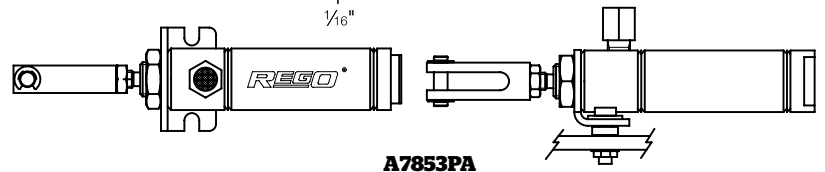

1/4" Three-Way Quick-Acting Valve A7853A

Flow Characteristics

A7853A 1/4" Three-Way Quick-Acting Valve

Typical Installation

A7853PAF

Flange Dimensions

A7853PA

Ordering Information

Part Number	Flange Type	A	B	C	D	Accessories	
						Pneumatic Actuator	3-Way Valve
A7853A	T-1 Steel Carbon Steel	4 ¹³ / ₁₆ "	5 ³ / ₄ "	6 ⁵ / ₈ "	8 ¹ / ₄ "	A7853PAF	A7853PA

*Supplied with A7853A 3-way valve, A7884-201 filter, studs, nuts and gaskets.
 **With 4³/₈" diameter bore.
 ***With 5¹/₈" diameter bore.