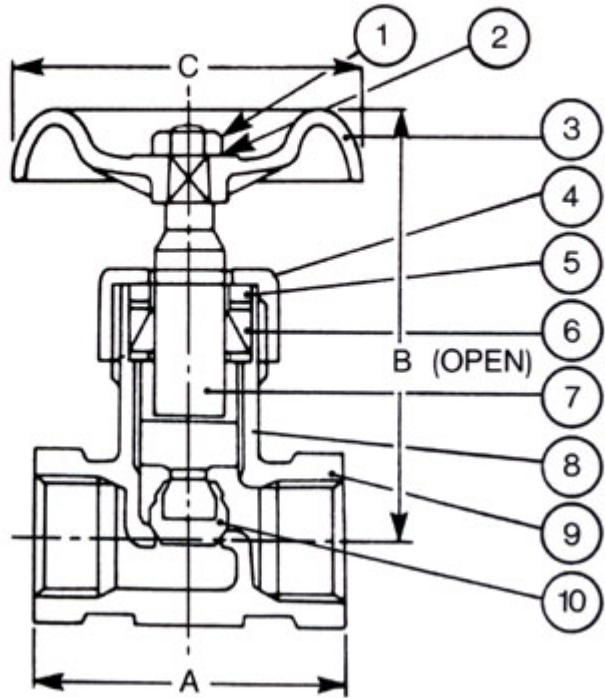

HBGV-MT Multi Turn Globe Control Valves

200 PSI WOG AT 350°F
 INSIDE SCREW AND SCREWED BONNET
 RISING STEM

SIZE	A	B(Open)	Cv (fully open)	Weight (lbs)
1/2"	2.56	3.54	3	0.86
3/4"	3.15	3.74	5	1.34
1"	3.54	4.53	6.5	1.92
1-1/4"	4.13	5.12	10.2	2.73
1-1/2"	4.72	5.7	19	3.95
2"	5.51	6.1	29	5.62